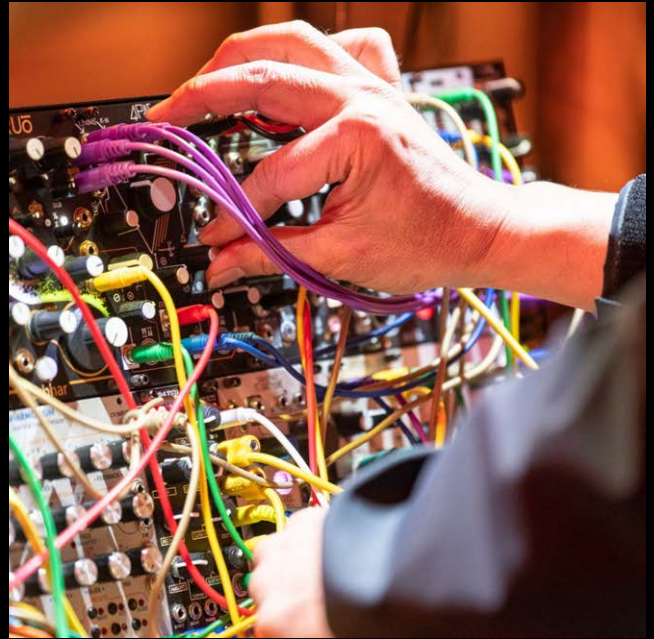

 **THE FINAL**

WELCOME
TO

Магелана

O.Z.O.R.A.

ONE DAY IN TOKYO

15th JANUARY 2022 OPEN 21:00 XageHa

1.15
SAT

	ARENA	ISLAND	WATER	BOX	ART GALLERY STAGE
	PSYCHEDELIC TRANCE	PSYCHEDELIC TRANCE	TECHNO	DARK PROG NIGHT GROOVE	AMBIENT / CHILL DOWNBEAT and more
21		21:00-22:10 AJ			21:00-22:30 REE.K
22	22:00-23:30 DAIJIRO	22:10-23:20 KAZU-P	22:00-23:15 ABURA	22:00-23:30 EMIRI TSUKUI	22:30-23:30 CHROMATIC WAVE -Live-
23	23:30-00:45 LAZZZY	23:20-00:30 GACKY	23:15-00:30 ERIMIYA	23:30-00:40 aTs	23:30-00:30 TOSHIKI
24	00:45-01:45 GROOVEBOX -Live-	00:30-01:40 KAZYA	00:30-02:00 HIPPIE HOPPERS	00:40-01:40 3 WISE MONKEYS -Live-	00:30-01:30 MATSUMOTO ZOKU -Live-
01	01:45-2:45 ACE VENTURA -Virtual set-	01:40-02:50 TSUNE	02:00-03:15 DANI SAVANT	01:40-02:50 BUZZ	01:30-03:00 YUMII
02	02:45-3:45 ELECTRIC UNIVERSE -Virtual set-	02:50-04:00 YUYA	03:15-04:30 AMG SAIMURA	02:50-03:50 AK-2	03:00-04:00 Norid
03	03:45-04:45 SPECTRA SONICS -Live-	04:00-05:00 TAKU	04:30-06:00 REE.K	03:50-04:50 MOTHERSHIP	04:00-05:00 HATAKEN -Live-
04	04:45-06:00 HATTA	05:00-06:00 MIROK -Live-		04:50-06:00 d.a.n	05:00-06:00 HRK
05	05:00-06:00 HATTA				
OTHER ARTISTS	DECORATION GRASSHOPPERS SUNSHINE FESTIVAL KANOYA PROJECT VJ CYBERDELIC VISION RYOTA PERFORMANCE ASHALELI SHOW	DECORATION METACOSMO	DECORATION KANOYA PROJECT	VJ Kegerou DECORATION DDB	ART GALLERY from MIRADOR OZORA DECORATION FUJI CANDLE PHOTO EXHIBITION MASAOKI OBARI