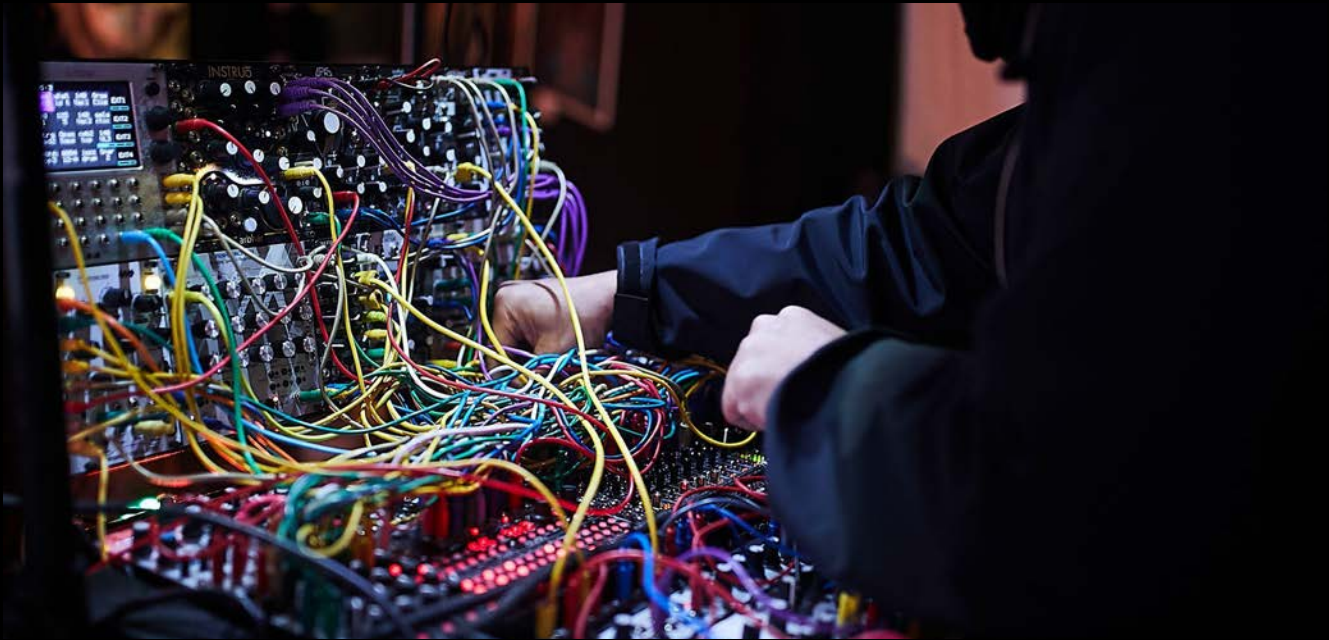

 **THE FINAL**

WELCOME
TO

Магелана

O.Z.O.R.A.

ONE DAY IN TOKYO

15th JANUARY 2022 OPEN 21:00 XageHa

1.15
SAT

	ARENA	ISLAND	WATER	BOX	ART GALLERY STAGE
	PSYCHEDELIC TRANCE	PSYCHEDELIC TRANCE	TECHNO	DARK PROG NIGHT GROOVE	AMBIENT / CHILL DOWNBEAT and more
21		21:00-22:10 AJ			21:00-22:30 REE.K
22	22:00-23:30 DAIJIRO	22:10-23:20 KAZU-P	22:00-23:15 ABURA	22:00-23:30 EMIRI TSUKUI	22:30-23:30 CHROMATIC WAVE -Live-
23	23:30-00:45 LAZZZY	23:20-00:30 GACKY	23:15-00:30 ERIMIYA	23:30-00:40 aTs	23:30-00:30 TOSHIKI
24	00:45-01:45 GROOVEBOX -Live-	00:30-01:40 KAZYA	00:30-02:00 HIPPIE HOPPERS	00:40-01:40 3 WISE MONKEYS -Live-	00:30-01:30 MATSUMOTO ZOKU -Live-
01	01:45-2:45 ACE VENTURA -Virtual set-	01:40-02:50 TSUNE	02:00-03:15 DANI SAVANT	01:40-02:50 BUZZ	01:30-03:00 YUMII
02	02:45-3:45 ELECTRIC UNIVERSE -Virtual set-	02:50-04:00 YUYA	03:15-04:30 AMG SAIMURA	02:50-03:50 AK-2	03:00-04:00 Norid
03	03:45-04:45 SPECTRA SONICS -Live-	04:00-05:00 TAKU	04:30-06:00 REE.K	03:50-04:50 MOTHERSHIP	04:00-05:00 HATAKEN -Live-
04	04:45-06:00 HATTA	05:00-06:00 MIROK -Live-		04:50-06:00 d.a.n	05:00-06:00 HRK
05	05:00-06:00 HATTA				
OTHER ARTISTS	DECORATION GRASSHOPPERS SUNSHINE FESTIVAL KANOYA PROJECT VJ CYBERDELIC VISION RYOTA PERFORMANCE ASHALELI SHOW	DECORATION METACOSMO	DECORATION KANOYA PROJECT	VJ Kegerou DECORATION DDB	ART GALLERY from MIRADOR OZORA DECORATION FUJI CANDLE PHOTO EXHIBITION MASAOKI OBARI